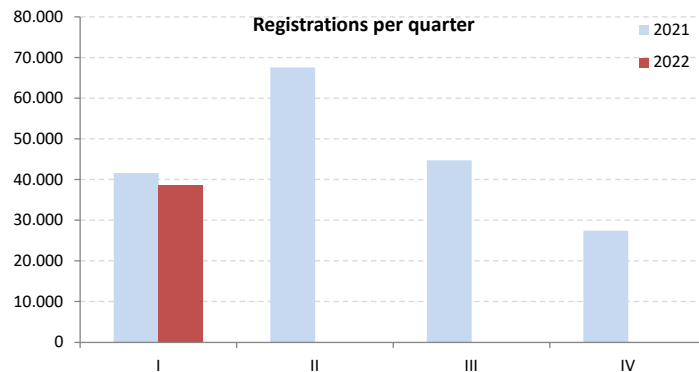

source: estimates included

Secretary General - European Caravan Federation
CIVD Caravaning Industrie Verband
Hamburger Allee 14 D-60486 Frankfurt am Main,
Phone ++49-69-70 40 39-0, Fax ++49-69-70 40 39-23

Registered office:
Mainaustasse 45, CH-8008 Zürich, Switzerland,
Phone ++41-44-2 08-90 20, Fax ++41-44-2 08-90 21

2022-05-11 VI Statistik/953/sm E.4.2.3