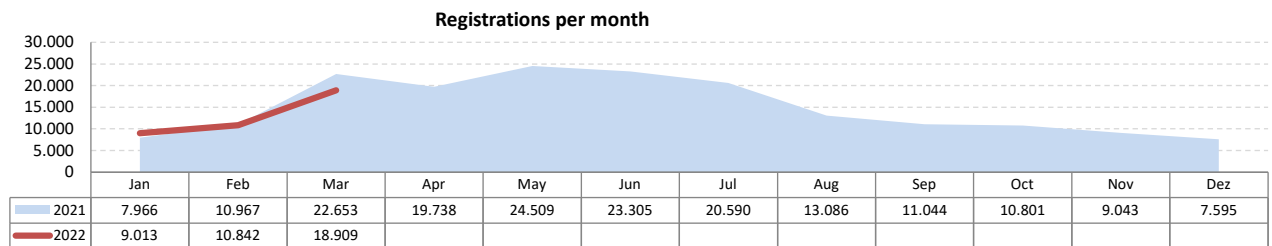

source: estimates included

Secretary General - European Caravan Federation
CIVD Caravaning Industrie Verband
Hamburger Allee 14 D-60486 Frankfurt am Main,
Phone ++49-69-70 40 39-0, Fax ++49-69-70 40 39-23

Registered office:
Mainaustasse 45, CH-8008 Zürich, Switzerland,
Phone ++41-44-2 08-90 20, Fax ++41-44-2 08-90 21

2022-05-11 VI Statistik/953/sm E.4.2.3